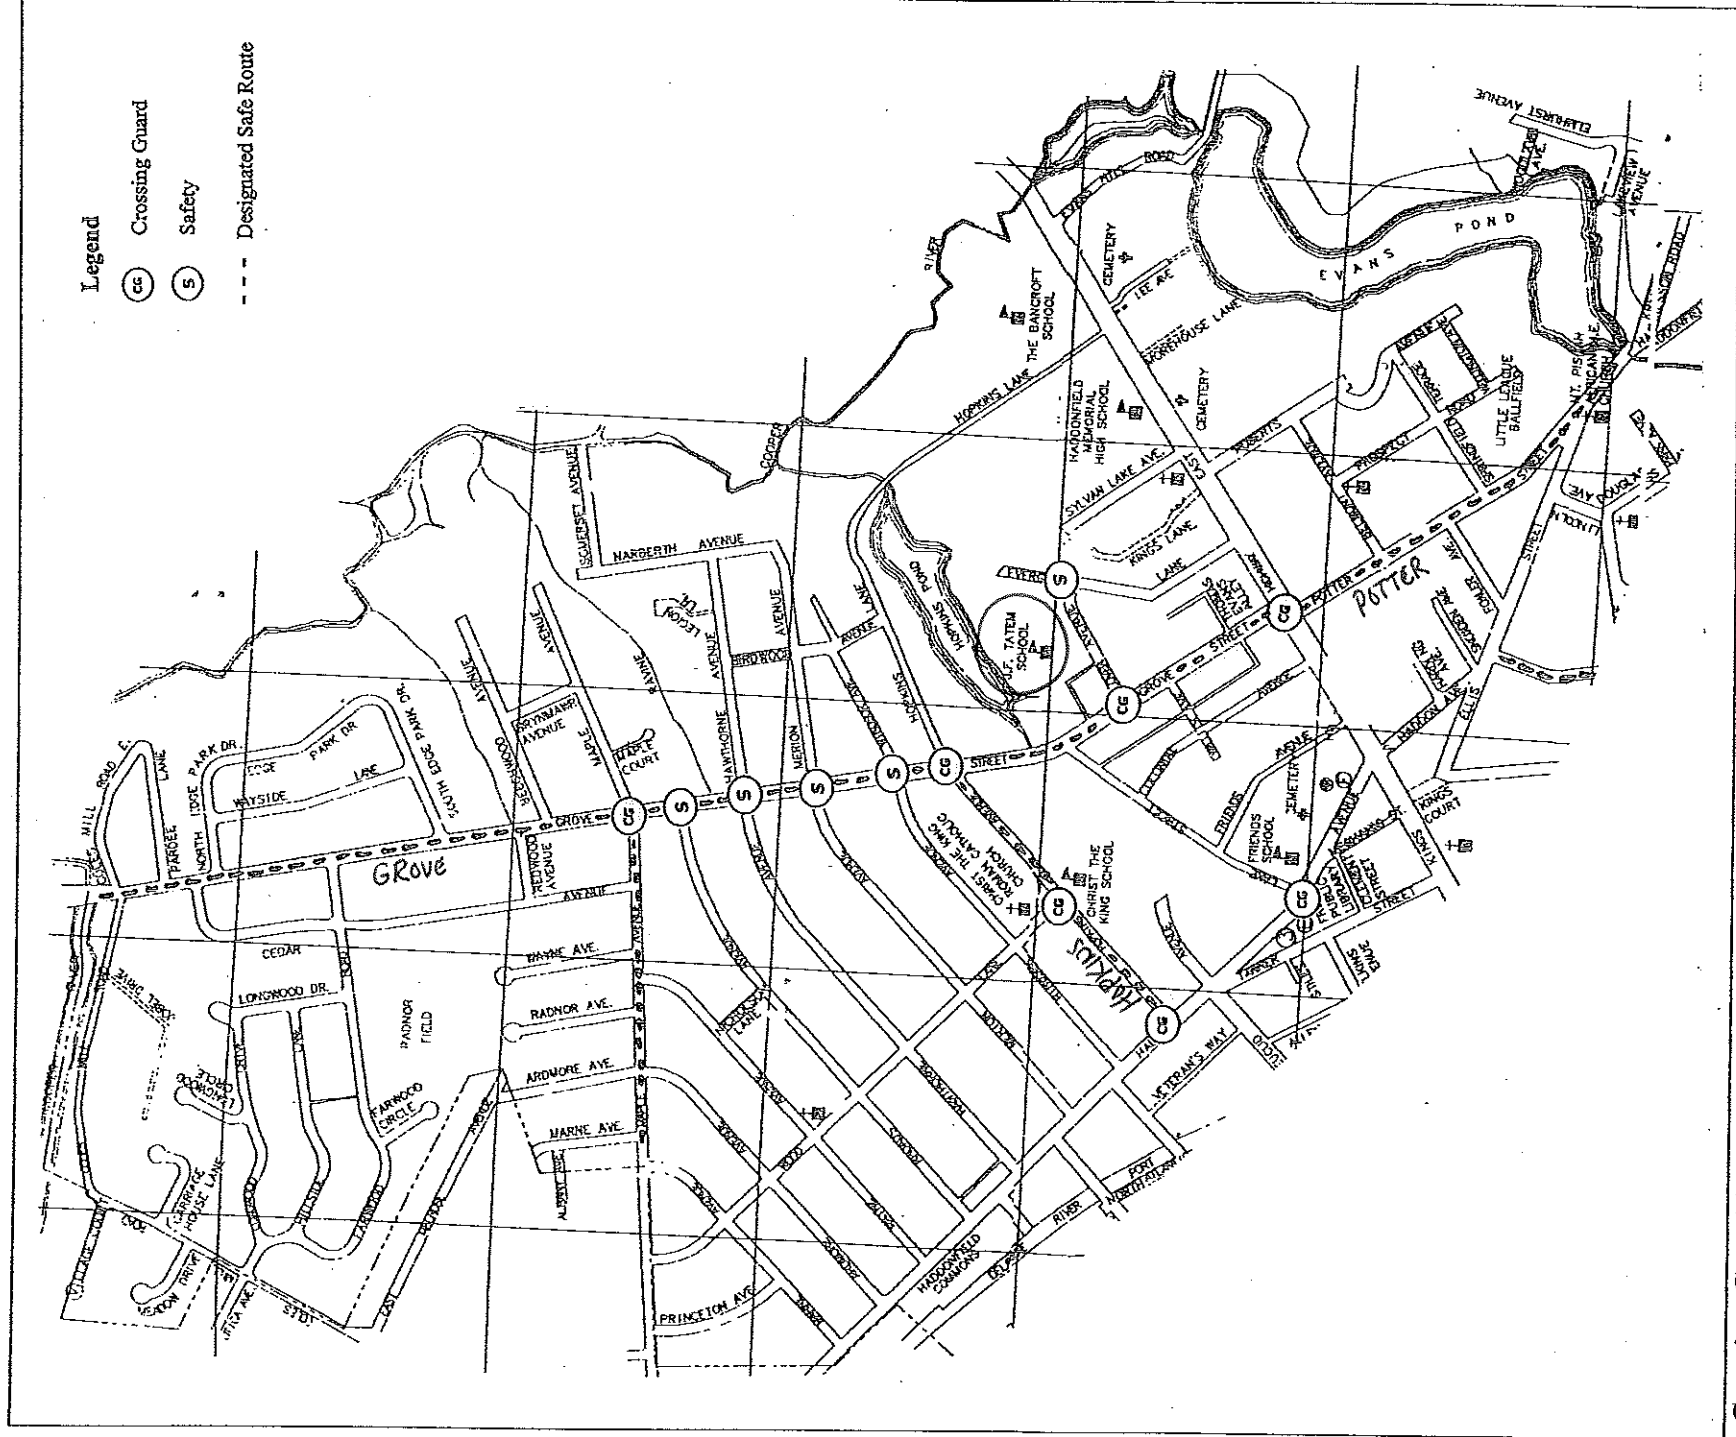

Tatem Elementary School Safe Routes To School Haddonfield Public Schools

Crossing Guard Posting Times:

Location	Morning	Noon	Dismissal	Kindergarten Half Day	Early Dismissal
Grove St and Maple Ave	8:00 - 8:45	n/a	3:00 - 3:30	n/a	12:30 - 1:00
Grove St and Hopkins Lane	8:00 - 8:45	11:00 - 1:00	3:00 - 3:30	9:45 - 10:15, 11:00 - 11:15	12:30 - 1:00
Grove St and Glover Ave	8:00 - 8:45	11:00 - 1:00	3:00 - 3:30	9:45 - 10:15, 11:00 - 11:15	12:30 - 1:00
Grove St and Kings Hwy	7:30 - 8:45	11:00 - 1:00	3:00 - 3:30	9:45 - 10:15, 11:00 - 11:15	12:30 - 1:00
Hopkins Ave and Wood Lane	8:00 - 8:45	11:00 - 1:00	2:45 - 3:30	9:45 - 10:15, 11:00 - 11:15	12:30 - 1:00
Haddon Ave and Hopkins Ave	7:30 - 8:45	n/a	3:00 - 3:30	n/a	12:30 - 1:00

Safety Patrol Posting Times:

Morning	Dismissal	Early Dismissal
8:05 - 8:25	2:55 - 3:15	12:25 - 12:45

This map was based on the original Street Index Map prepared by Remington & Vernick Engineers for the Borough of Haddonfield, New Jersey and dated March 7 1994. The original Street Index Map was created for reference purposes only and solely in connection with the original request made by the Borough of Haddonfield, and to be incorporated into the Borough's publicly distributed calendar of events. No warranty is made to the accuracy nor its acceptability for any other purpose. Any alteration and/or mark-up of this map, whether undertaken manually or electronically, shall be undertaken without liability or legal exposure to Remington & Vernick Engineers and its affiliates. Remington & Vernick Engineers shall be held harmless from any/all claims, damages, losses and expenses arising out of or resulting from said alterations/mark-ups and is not responsible for the accuracy/inaccuracy of such changes.