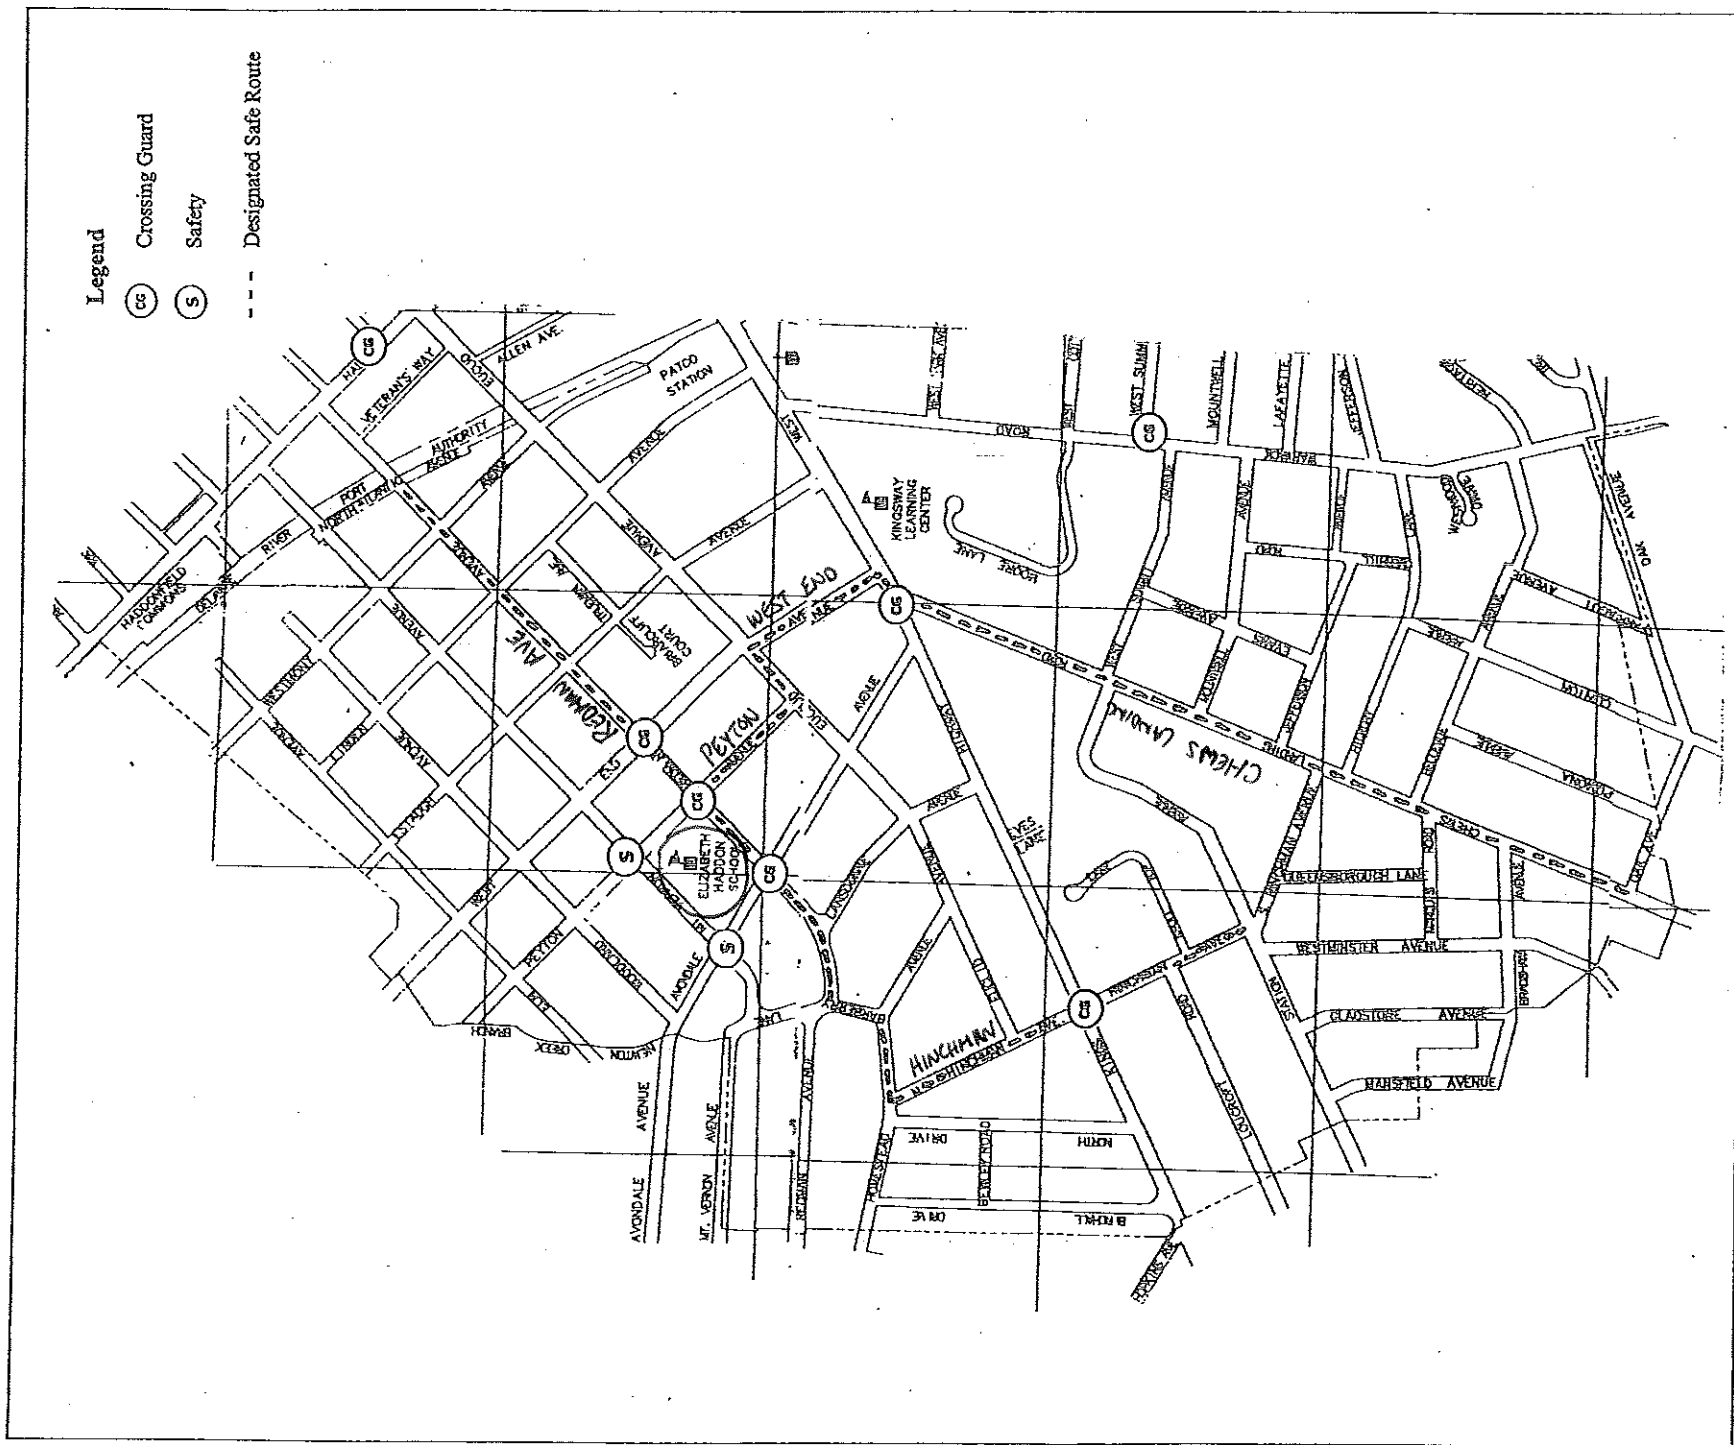

Elizabeth Haddon Elementary School Safe Routes To School

Haddonfield Public Schools

Crossing Guard Posting Times:

Location	Morning	Noon	Dismissal	Kindergarten Half Day	Early Dismissal
Kings Hwy and Hinchman Ave	8:00 – 8:45	n/a	3:00 – 3:30	n/a	12:30 – 1:00
Kings Hwy and West End Ave	7:30 – 8:45	11:00 – 1:00	3:00 – 3:30	9:45 – 10:15, 11:00 – 11:15	12:30 – 1:00
Redman Ave and West End Ave	8:00 – 8:45	11:00 – 1:00	3:00 – 3:30	9:45 – 10:15, 11:00 – 11:15	12:30 – 1:00
Redman Ave and Avondale Ave.	8:00 – 8:45	11: – 1:00	3:00 – 3:30	9:45 – 10:15, 11:00 – 11:15	12:30 – 1:00
Redman Ave and Peyton Ave	8:00 – 8:45	11:00 – 1:00	3:00 – 3:30	9:45 – 10:15, 11:00 – 11:15	12:30 – 1:00

Safety Patrol Posting Times:

Morning	Dismissal	Early Dismissal
8:05 – 8:25	2:55 – 3:10	12:25 – 12:45

This map was based on the original Street Index Map prepared by Remington & Vernick Engineers for the Borough of Haddonfield, New Jersey and dated March 7 1994. The original Street Index Map was created for reference purposes only and solely in connection with the original request made by the Borough of Haddonfield, and to be incorporated into the Borough's publicly distributed calendar of events. No warranty is made to the accuracy nor its acceptability for any other purpose. Any alteration and/or mark-up of this map, whether undertaken manually or electronically, shall be undertaken without liability or legal exposure to Remington & Vernick Engineers and its affiliates. Remington & Vernick Engineers shall be held harmless from any/all claims, damages, losses and expenses arising out of or resulting from said alterations/mark-ups and is not responsible for the accuracy/inaccuracy of such changes.